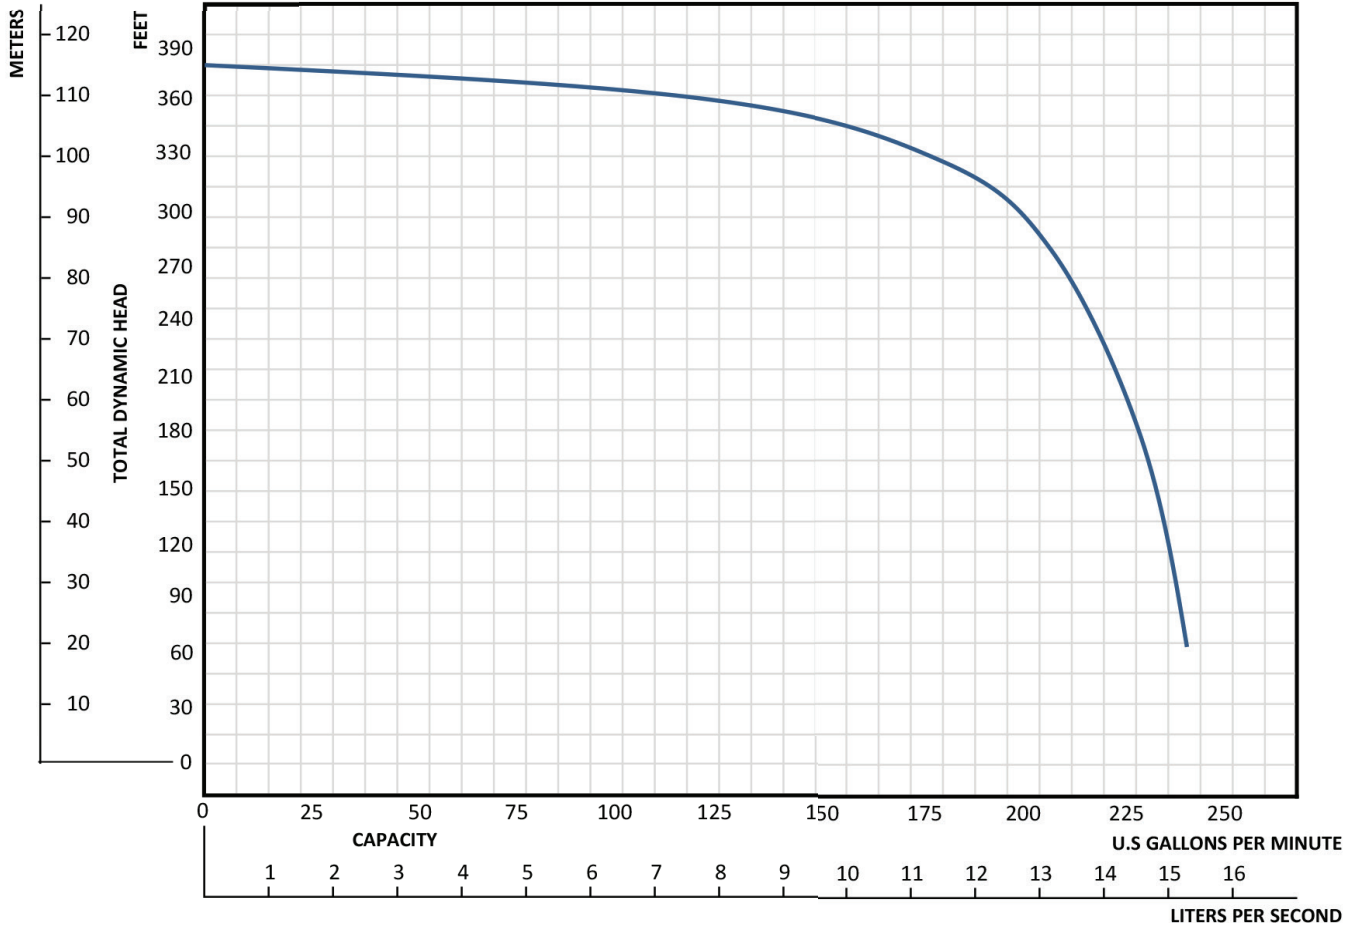

JUMBO PUMP PERFORMANCE CURVE

22KW (30HP) 3600RPM

“Overall the Jumbo Pump is a safer, more efficient & less expensive way of removing water from the face.”
Extract from a study conducted by Newcrest Mining

PROVEN performance