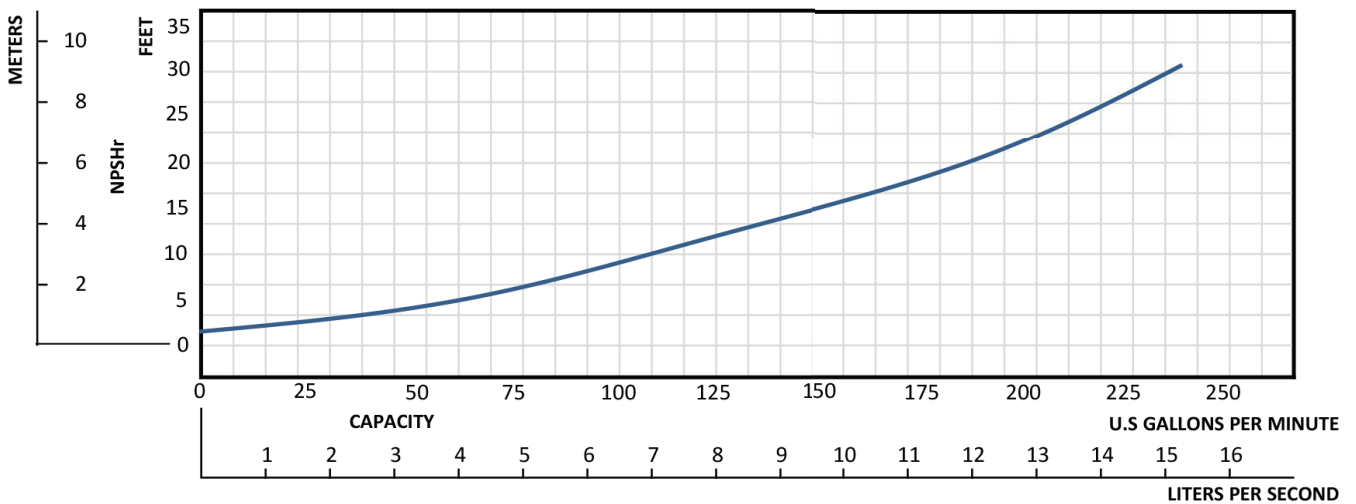

JUMBO PUMP PERFORMANCE CURVE

22KW (30HP) 3600RPM

“Overall the Jumbo Pump is a safer, more efficient & less expensive way of removing water from the face.”
Extract from a study conducted by Newcrest Mining

PROVEN performance