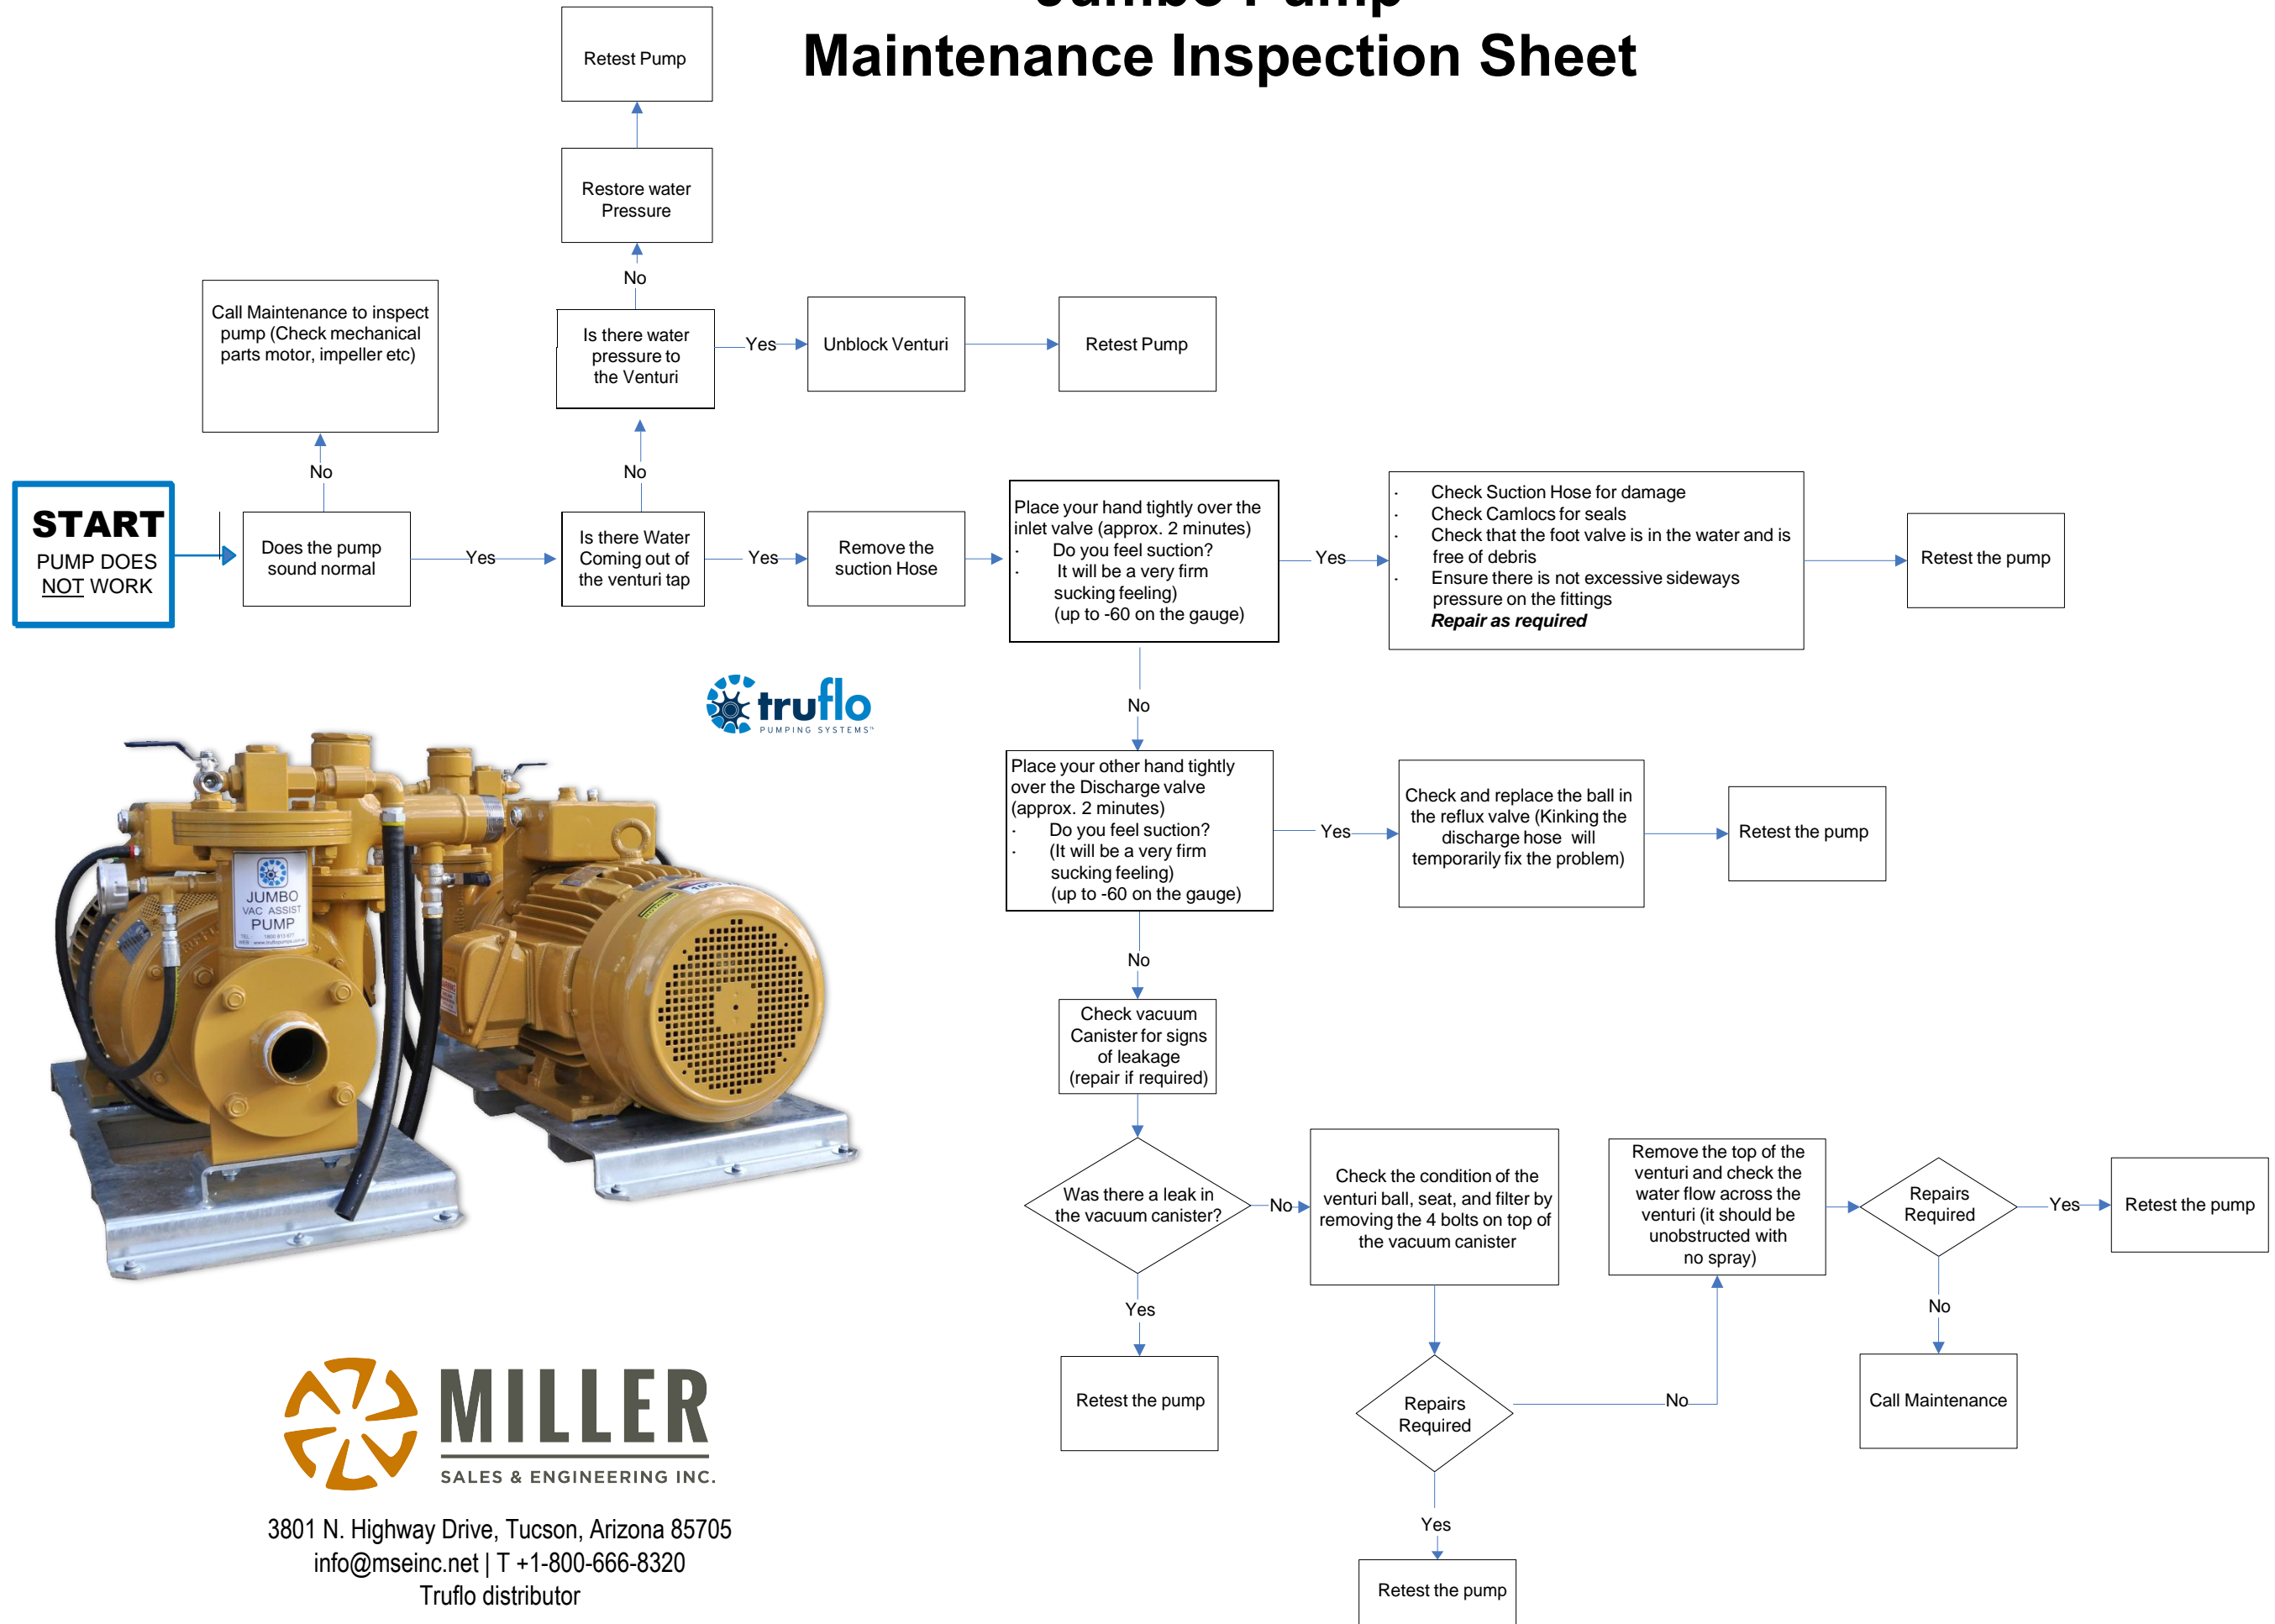

Jumbo Pump Maintenance Inspection Sheet

3801 N. Highway Drive, Tucson, Arizona 85705
info@mseinc.net | T +1-800-666-8320
Truflo distributor